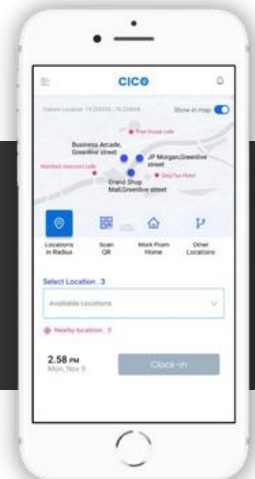

Some of our clients